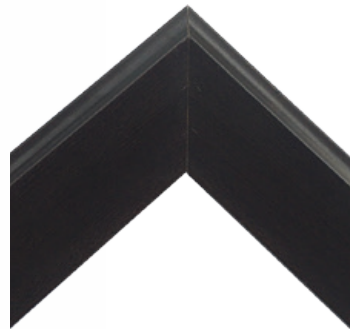

The **DRESDEN** Series

Specifications

Width: 2 1/2"	Finishes: 1
Depth: 3/4"	Material: Poplar Stain
Rabbit: 3/8"	Impact: Recyclable

Espresso (ES)