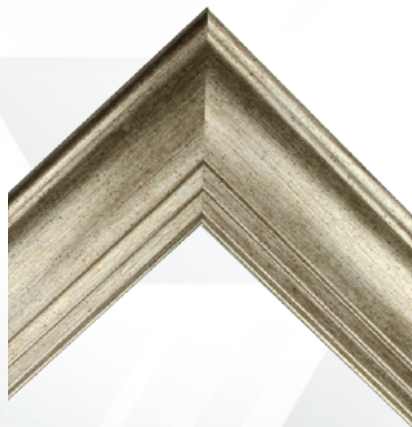

The **WAVERLY** Series

Specifications

Width:	2 3/4"	Finishes:	5
Depth:	1 5/16"	Material:	Polystyrene Foil
Rabbit:	1/4"	Impact:	Recyclable

Satin Silver (SS)

Espresso (ES)

Black (BK)

Antique Silver (AS)

Oil Rubbed Bronze (OR)