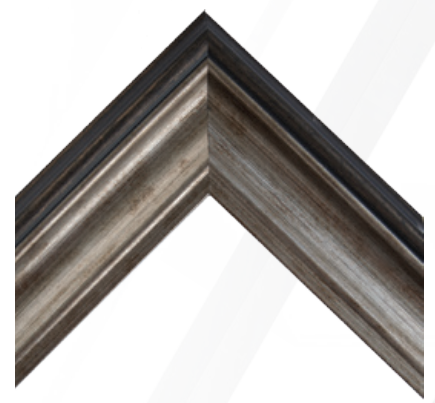

Brushed Nickel (BN)

The AVALON Series

Specifications

Width: 2 3/4"	Finishes: 2
Depth: 3/4"	Material: MDF Laminate
Rabbit: 1/4"	Impact: Recyclable Carb Compliant