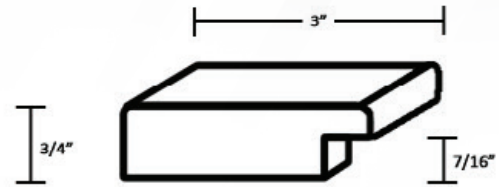

White (WH)

DECORATIVE FRAMED MIRRORS

MULTIPLE PROFILES &
BEAUTIFUL FINISHES
TO CHOOSE FROM

 Fabricated in USA from
Domestic & Imported Materials

The HARVEY THREE Series

Specifications

Width:	3"	Finishes:	9
Depth:	3/4"	Material:	MDF Laminate
Rabbit:	7/16"	Impact:	Recyclable Carb Compliant