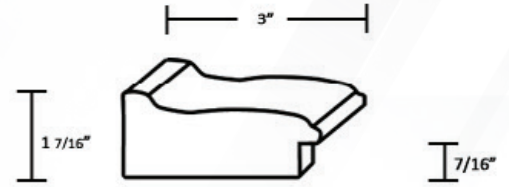

The **LEELAND** Series

Specifications

Width:	3"	Finishes:	2
Depth:	1 7/16"	Material:	Polystyrene Foil
Rabbet:	7/16"	Impact:	Recyclable Carb Compliant

Oil Rubbed Bronze (OR)