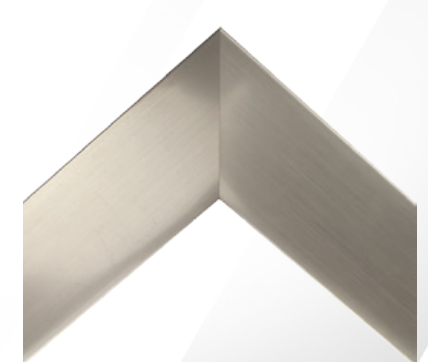

White (WH)

Black (BK)

Chestnut (CN)

Chardonnay (CD)

Satin Silver (SS)

DECORATIVE FRAMED MIRRORS

MULTIPLE PROFILES &
BEAUTIFUL FINISHES
TO CHOOSE FROM

 Fabricated in USA from
Domestic & Imported Materials