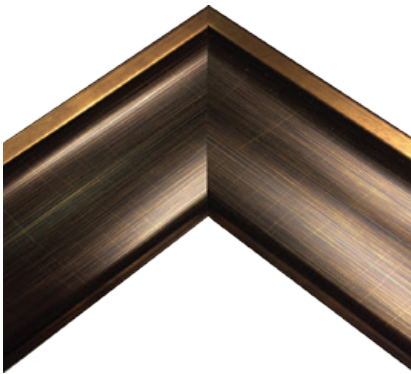

The **LEELAND** Series

Specifications

Width:	3"	Finishes:	2
Depth:	1 7/16"	Material:	Polystyrene Foil
Rabbet:	7/16"	Impact:	Recyclable Carb Compliant

Oil Rubbed Bronze (OR)