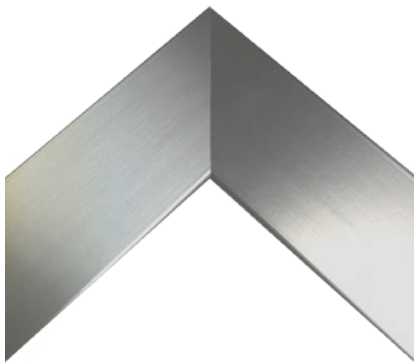

Width: 2"	Finishes: 9
Depth: 3/4"	Material: MDF Laminate
Rabbit: 3/8"	Impact: Recyclable Carb Compliant

Brushed Nickel (BN)

Seabreeze Driftwood (SD)

Driftwood Espresso (DR)

Satin Nickel (SN)

Chocolate Mocha (CM)

Espresso (ES)

Vintage Black (VB)

Black (BK)

White (WH)

1.

The HARVEY TWO Series

Specifications

Width: 2" | Finishes: 9
Depth: 3/4" | Material: MDF Laminate
Rabbit: 7/16" | Impact: Recyclable Carb Compliant

White (WH)

DECORATIVE FRAMED MIRRORS

MULTIPLE PROFILES &
BEAUTIFUL FINISHES
TO CHOOSE FROM

 Fabricated in USA from
Domestic & Imported Materials

The HARVEY THREE Series

Specifications

Width:	3"	Finishes:	9
Depth:	3/4"	Material:	MDF Laminate
Rabbit:	7/16"	Impact:	Recyclable Carb Compliant