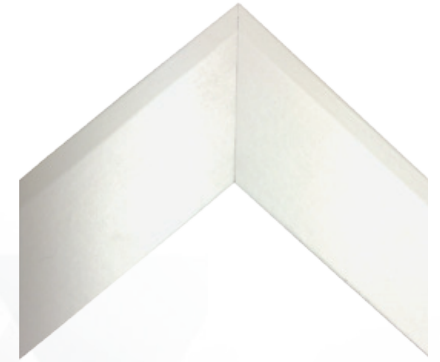

REFLECTING EXCELLENCE

DECORATIVE FRAMED MIRRORS

DECORATIVE FRAMED MIRRORS

MULTIPLE PROFILES &
BEAUTIFUL FINISHES
TO CHOOSE FROM

 Fabricated in USA from
Domestic & Imported Materials

The Brickyard Series

Specifications

Width: 2"	Finishes: 9
Depth: 3/4"	Material: MDF Laminate
Rabbit: 3/8"	Impact: Recyclable Carb Compliant

Brushed Nickel (BN)

Seabreeze Driftwood (SD)

Driftwood Espresso (DR)

Satin Nickel (SN)

Chocolate Mocha (CM)

Espresso (ES)

Vintage Black (VB)

Black (BK)

White (WH)

1.

The HARVEY TWO Series

Specifications

Width: 2" | Finishes: 9
Depth: 3/4" | Material: MDF Laminate
Rabbit: 7/16" | Impact: Recyclable Carb Compliant

White (WH)

DECORATIVE FRAMED MIRRORS

MULTIPLE PROFILES &
BEAUTIFUL FINISHES
TO CHOOSE FROM

 Fabricated in USA from
Domestic & Imported Materials

The HARVEY THREE Series

Specifications

Width:	3"	Finishes:	9
Depth:	3/4"	Material:	MDF Laminate
Rabbit:	7/16"	Impact:	Recyclable Carb Compliant