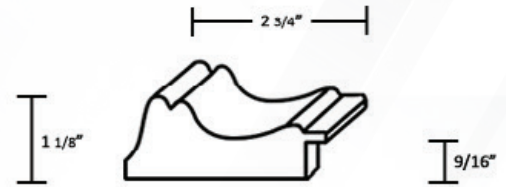

The ROMA Series

Specifications

Width: 2 3/4"	Finishes: 3
Depth: 1 1/8"	Material: Polystyrene Foil
Rabbit: 9/16"	Impact: Recyclable

Bronze Gold (BR)