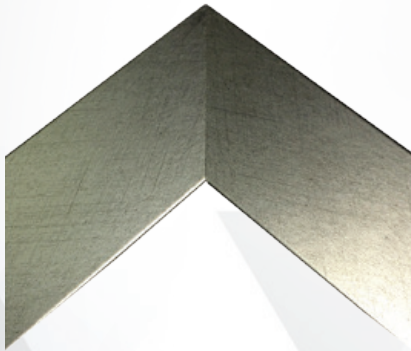

Satin Nickel (SN)