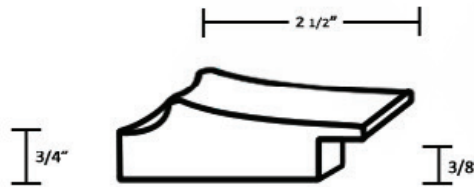

The **DRESDEN** Series

Specifications

Width: 2 1/2"	Finishes: 1
Depth: 3/4"	Material: Poplar Stain
Rabbit: 3/8"	Impact: Recyclable

Espresso (ES)