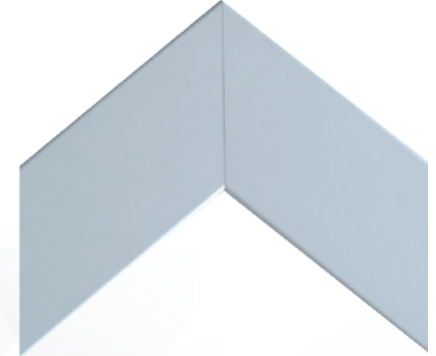

DECORATIVE FRAMED MIRRORS

MULTIPLE PROFILES &
BEAUTIFUL FINISHES
TO CHOOSE FROM

Fabricated in USA from
Domestic & Imported Materials

The HARVEY THREE Series

Specifications

Width:	3"	Finishes:	9
Depth:	3/4"	Material:	MDF Laminate
Rabbit:	7/16"	Impact:	Recyclable Carb Compliant

White (WH)