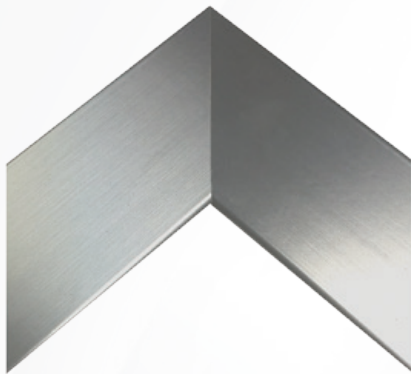

White (WH)

DECORATIVE FRAMED MIRRORS

MULTIPLE PROFILES &
BEAUTIFUL FINISHES
TO CHOOSE FROM

 Fabricated in USA from
Domestic & Imported Materials

The HARVEY THREE Series

Specifications

Width:	3"	Finishes:	9
Depth:	3/4"	Material:	MDF Laminate
Rabbit:	7/16"	Impact:	Recyclable Carb Compliant