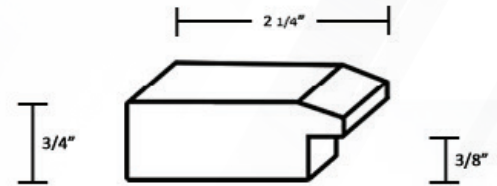

The AMALFI TWO Series

Specifications

Width: 2 1/4"	Finishes: 1
Depth: 3/4"	Material: Polystyrene Foil
Rabbet: 3/8"	Impact: Recyclable

Antique Silver (AS)

The AMALFI THREE Series

Specifications

Width: 3 1/8"	Finishes: 2
Depth: 1"	Material: Polystyrene Foil
Rabbet: 1/2"	Impact: Recyclable