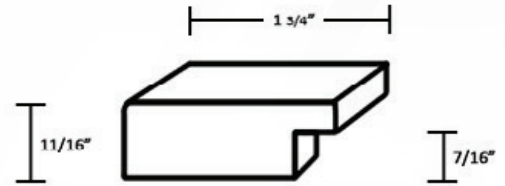

DECORATIVE FRAMED MIRRORS

MULTIPLE PROFILES &
BEAUTIFUL FINISHES
TO CHOOSE FROM

Fabricated in USA from
Domestic & Imported Materials

The KENSINGTON TWO Series

Specifications

Width:	1 3/4"	Finishes:	9
Depth:	1 1/16"	Material:	Polystyrene Foil
Rabbit:	7/16"	Impact:	Recyclable

Rustic White (RW)