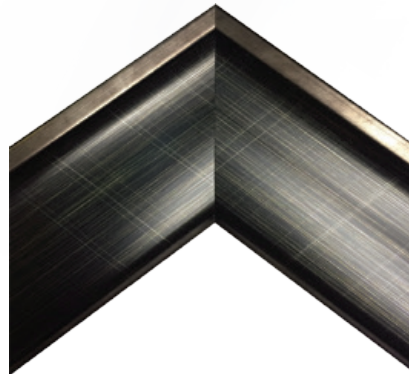

White (WH)

DECORATIVE FRAMED MIRRORS

MULTIPLE PROFILES &
BEAUTIFUL FINISHES
TO CHOOSE FROM

 Fabricated in USA from
Domestic & Imported Materials

The HARVEY THREE Series

Specifications

Width:	3"	Finishes:	9
Depth:	3/4"	Material:	MDF Laminate
Rabbit:	7/16"	Impact:	Recyclable Carb Compliant

White (WH)

The **LEELAND** Series

Specifications

Width:	3"	Finishes:	2
Depth:	1 7/16"	Material:	Polystyrene Foil
Rabbet:	7/16"	Impact:	Recyclable Carb Compliant

Oil Rubbed Bronze (OR)

Platinum Black (PB)

The **BILTMORE** Series

Specifications

Width:	2 7/16"	Finishes:	2
Depth:	15/16"	Material:	Polystyrene Foil
Rabbet:	3/8"	Impact:	Recyclable

Oil Rubbed Bronze (OR)

Brushed Nickel (BN)

DECORATIVE FRAMED MIRRORS

MULTIPLE PROFILES &
BEAUTIFUL FINISHES
TO CHOOSE FROM