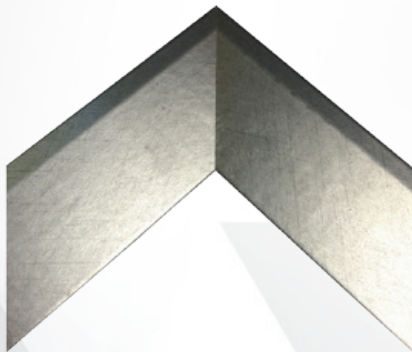

REFLECTING EXCELLENCE

DECORATIVE FRAMED MIRRORS

DECORATIVE FRAMED MIRRORS

MULTIPLE PROFILES &
BEAUTIFUL FINISHES
TO CHOOSE FROM

 Fabricated in USA from
Domestic & Imported Materials

The Brickyard Series

Specifications

Width: 2"	Finishes: 9
Depth: 3/4"	Material: MDF Laminate
Rabbit: 3/8"	Impact: Recyclable Carb Compliant

Brushed Nickel (BN)

Seabreeze Driftwood (SD)

Driftwood Espresso (DR)

Satin Nickel (SN)

Chocolate Mocha (CM)

White (WH)

DECORATIVE FRAMED MIRRORS

MULTIPLE PROFILES &
BEAUTIFUL FINISHES
TO CHOOSE FROM

 Fabricated in USA from
Domestic & Imported Materials

The HARVEY THREE Series

Specifications

Width:	3"	Finishes:	9
Depth:	3/4"	Material:	MDF Laminate
Rabbit:	7/16"	Impact:	Recyclable Carb Compliant