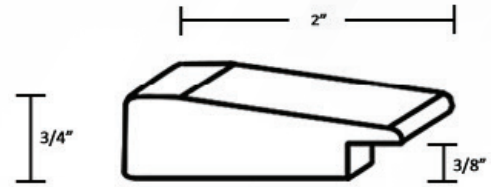

Width: 2"	Finishes: 9
Depth: 3/4"	Material: MDF Laminate
Rabbit: 3/8"	Impact: Recyclable Carb Compliant

Brushed Nickel (BN)

Seabreeze Driftwood (SD)

Driftwood Espresso (DR)

Satin Nickel (SN)

Chocolate Mocha (CM)