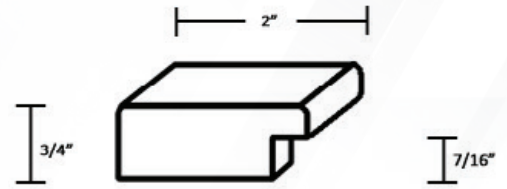

Espresso (ES)

Vintage Black (VB)

Black (BK)

White (WH)

1.

The HARVEY TWO Series

Specifications

Width: 2" | Finishes: 9
Depth: 3/4" | Material: MDF Laminate
Rabbit: 7/16" | Impact: Recyclable Carb Compliant

White (WH)

DECORATIVE FRAMED MIRRORS

MULTIPLE PROFILES &
BEAUTIFUL FINISHES
TO CHOOSE FROM

 Fabricated in USA from
Domestic & Imported Materials

The HARVEY THREE Series

Specifications

Width:	3"	Finishes:	9
Depth:	3/4"	Material:	MDF Laminate
Rabbit:	7/16"	Impact:	Recyclable Carb Compliant