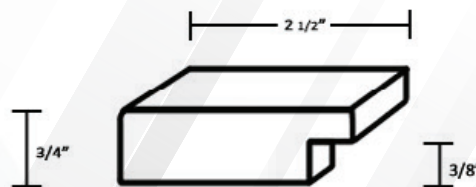

Silver Bronze (SB)

The **DRESDEN** Series

Specifications

Width: 2 1/2"	Finishes: 1
Depth: 3/4"	Material: Poplar Stain
Rabbit: 3/8"	Impact: Recyclable

Espresso (ES)

The **MIDTOWN** Series

Specifications

Width: 2 1/2"	Finishes: 1
Depth: 3/4"	Material: Poplar Stain
Rabbit: 3/8"	Impact: Recyclable