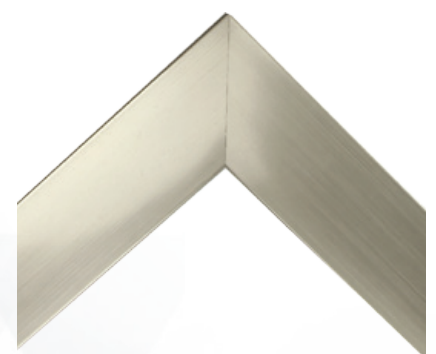

Satin Silver (SS)