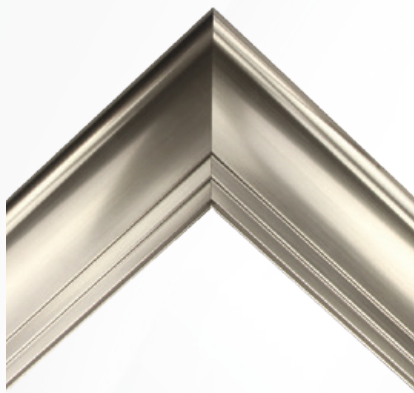

DECORATIVE FRAMED MIRRORS

MULTIPLE PROFILES &
BEAUTIFUL FINISHES
TO CHOOSE FROM

Fabricated in USA from
Domestic & Imported Materials

The **WAVERLY** Series

Specifications

Width:	2 3/4"	Finishes:	5
Depth:	1 5/16"	Material:	Polystyrene Foil
Rabbit:	1/4"	Impact:	Recyclable

Satin Silver (SS)