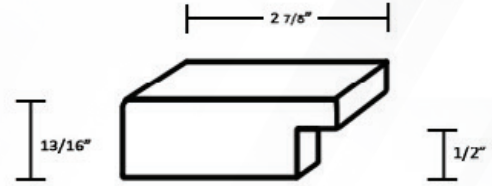

The KENSINGTON THREE Series

Specifications

Width:	2 7/8"	Finishes:	9
Depth:	13/16"	Material:	Polystyrene Foil
Rabbit:	1/2"	Impact:	Recyclable

Rustic White (RW)

Rustic Gray (RG)

Rustic Black (RB)

Espresso (ES)