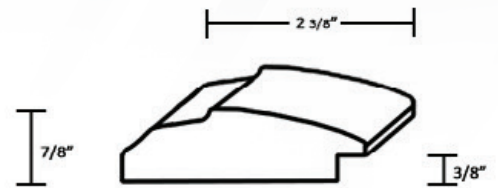

Specifications

Width: 2 3/4"	Finishes: 2
Depth: 3/4"	Material: MDF Laminate
Rabbit: 1/4"	Impact: Recyclable Carb Compliant

Oil Rubbed Bronze (OR)

Brushed Nickel (BN)

DECORATIVE FRAMED MIRRORS

MULTIPLE PROFILES &
BEAUTIFUL FINISHES
TO CHOOSE FROM

 Fabricated in USA from
Domestic & Imported Materials

The **BALDWIN** Series

Specifications

Width:	2 3/8"	Finishes:	2
Depth:	7/8"	Material:	Polystyrene Laminate
Rabbet:	3/8"	Impact:	Recyclable Carb Compliant