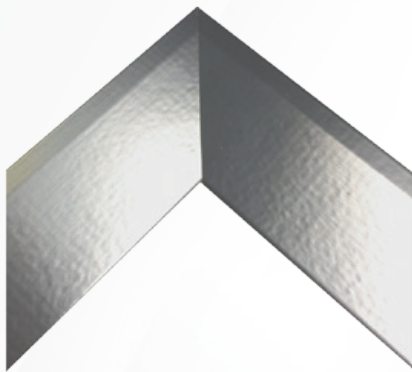

REFLECTING EXCELLENCE

DECORATIVE FRAMED MIRRORS

DECORATIVE FRAMED MIRRORS

MULTIPLE PROFILES &
BEAUTIFUL FINISHES
TO CHOOSE FROM

 Fabricated in USA from
Domestic & Imported Materials

The Brickyard Series

Specifications

Width: 2"	Finishes: 9
Depth: 3/4"	Material: MDF Laminate
Rabbit: 3/8"	Impact: Recyclable Carb Compliant

Brushed Nickel (BN)

Seabreeze Driftwood (SD)

Driftwood Espresso (DR)

Satin Nickel (SN)

Chocolate Mocha (CM)

White (WH)

DECORATIVE FRAMED MIRRORS

MULTIPLE PROFILES &
BEAUTIFUL FINISHES
TO CHOOSE FROM

 Fabricated in USA from
Domestic & Imported Materials

The HARVEY THREE Series

Specifications

Width:	3"	Finishes:	9
Depth:	3/4"	Material:	MDF Laminate
Rabbit:	7/16"	Impact:	Recyclable Carb Compliant

Specifications

Width:	2 7/16"	Finishes:	2
Depth:	15/16"	Material:	Polystyrene Foil
Rabbet:	3/8"	Impact:	Recyclable

Oil Rubbed Bronze (OR)

Brushed Nickel (BN)

DECORATIVE FRAMED MIRRORS

MULTIPLE PROFILES &
BEAUTIFUL FINISHES
TO CHOOSE FROM