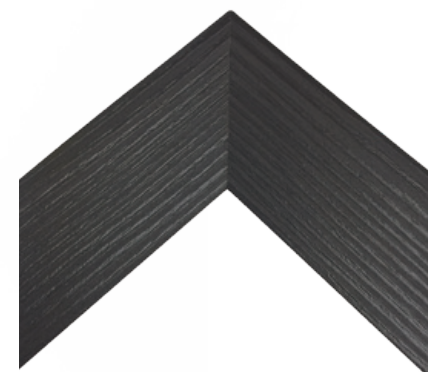

REFLECTING EXCELLENCE

DECORATIVE FRAMED MIRRORS

DECORATIVE FRAMED MIRRORS

MULTIPLE PROFILES &
BEAUTIFUL FINISHES
TO CHOOSE FROM

 Fabricated in USA from
Domestic & Imported Materials

The Brickyard Series

Specifications

Width: 2"	Finishes: 9
Depth: 3/4"	Material: MDF Laminate
Rabbit: 3/8"	Impact: Recyclable Carb Compliant

Brushed Nickel (BN)

Seabreeze Driftwood (SD)

Driftwood Espresso (DR)

Satin Nickel (SN)

Chocolate Mocha (CM)