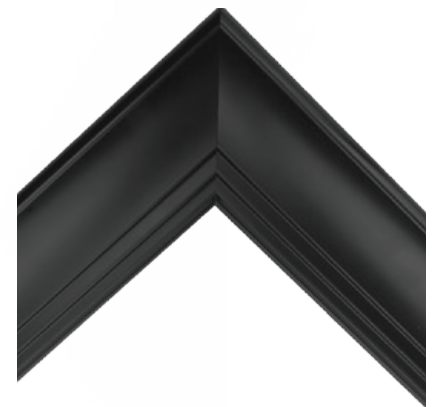

The **WAVERLY** Series

Specifications

Width:	2 3/4"	Finishes:	5
Depth:	1 5/16"	Material:	Polystyrene Foil
Rabbit:	1/4"	Impact:	Recyclable

Satin Silver (SS)

Espresso (ES)

Black (BK)

Antique Silver (AS)

Oil Rubbed Bronze (OR)