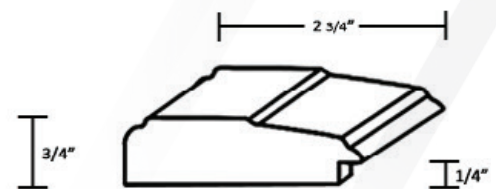

Oil Rubbed Bronze (OR)