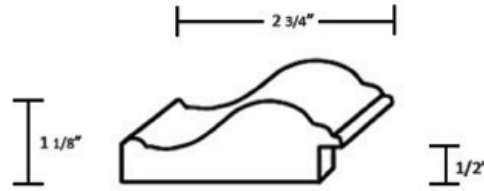

Width: 3 1/8"	Finishes: 2
Depth: 1"	Material: Polystyrene Foil
Rabbet: 1/2"	Impact: Recyclable

Oil Rubbed Bronze (OR)

Espresso (ES)

The **ROLLINS** Series

Specifications

Width: 2 3/4"	Finishes: 1
Depth: 1 1/8"	Material: Polystyrene Foil
Rabbit: 1/2"	Impact: Recyclable