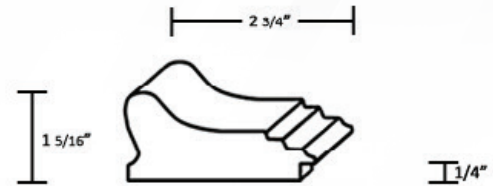

DECORATIVE FRAMED MIRRORS

MULTIPLE PROFILES &
BEAUTIFUL FINISHES
TO CHOOSE FROM

Fabricated in USA from
Domestic & Imported Materials

The **WAVERLY** Series

Specifications

Width:	2 3/4"	Finishes:	5
Depth:	1 5/16"	Material:	Polystyrene Foil
Rabbit:	1/4"	Impact:	Recyclable

Satin Silver (SS)