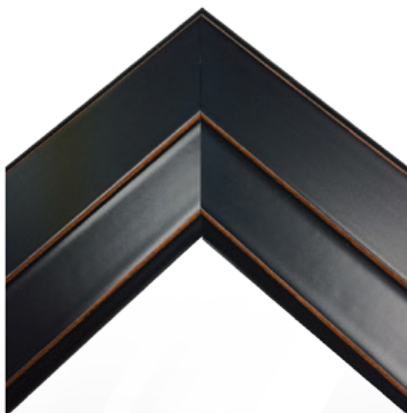

Oil Rubbed Bronze (OR)