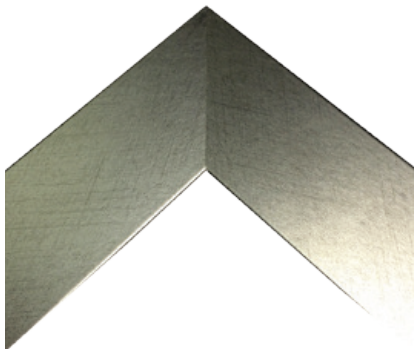

Satin Nickel (SN)