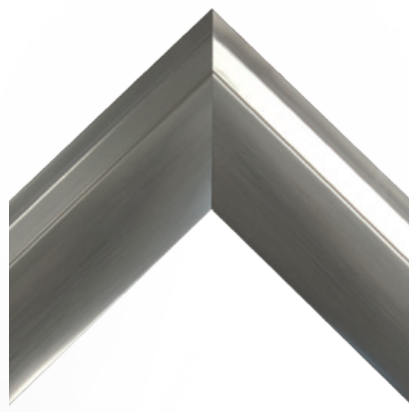

Specifications

Width: 2 3/4"	Finishes: 2
Depth: 3/4"	Material: MDF Laminate
Rabbit: 1/4"	Impact: Recyclable Carb Compliant

Oil Rubbed Bronze (OR)

Brushed Nickel (BN)

DECORATIVE FRAMED MIRRORS

MULTIPLE PROFILES &
BEAUTIFUL FINISHES
TO CHOOSE FROM

 Fabricated in USA from
Domestic & Imported Materials

The **BALDWIN** Series

Specifications

Width:	2 3/8"	Finishes:	2
Depth:	7/8"	Material:	Polystyrene Laminate
Rabbet:	3/8"	Impact:	Recyclable Carb Compliant

Bronze Copper (CO)

Satin Silver (SS)

The **WINDSOR** Series

Specifications

Width:	2 3/8"	Finishes:	2
Depth:	3/4"	Material:	MDF Laminate
Rabbet:	2/5"	Impact:	Recyclable Carb Compliant

Oil Rubbed Bronze (OR)