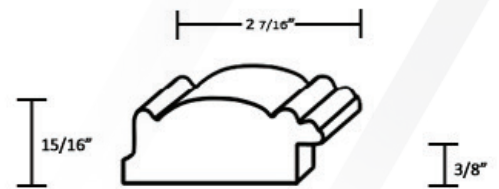

Oil Rubbed Bronze (OR)