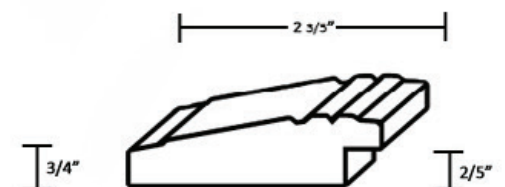

 Fabricated in USA from
Domestic & Imported Materials

The **BALDWIN** Series

Specifications

Width:	2 3/8"	Finishes:	2
Depth:	7/8"	Material:	Polystyrene Laminate
Rabbet:	3/8"	Impact:	Recyclable Carb Compliant

Bronze Copper (CO)

Satin Silver (SS)

The **WINDSOR** Series

Specifications

Width:	2 3/8"	Finishes:	2
Depth:	3/4"	Material:	MDF Laminate
Rabbet:	2/5"	Impact:	Recyclable Carb Compliant

Oil Rubbed Bronze (OR)