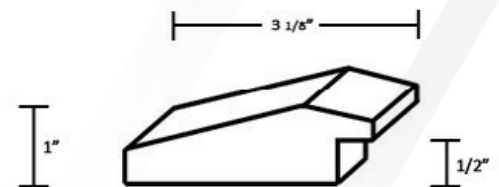

Oil Rubbed Bronze (OR)