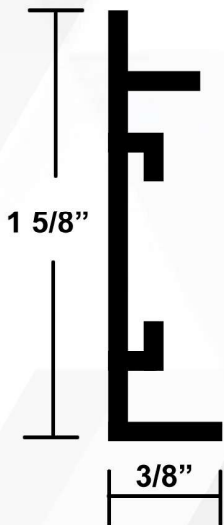

METAL ROUND MIRRORS

Round Metal Frame Profile

- Frame Material: Aluminum
- Frame Thickness: 1 5/8"
- Outside Dimension: 30" x 30"
- Mirror: 3/16" Glass
- Hanger: Steel Brackets, 2-Way Mounting for vertical or horizontal hang
- Stock Finishes: Black (BK), Brushed Nickel (BN)
- Customizable: Custom sizes and finishes can be quoted upon request