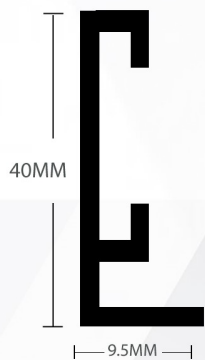

Metal Frame Profile with rounded corners

Frame Material: Aluminum

Frame Thickness: Spec Below for 2 Options

Mirror: Copper Free Silver 3/16" Glass with Tape Back

Hanger: Cleat and Theft Resistant Locks, 2-Way Mounting for Vertical or Horizontal Hanging

Stock Dimension: 24" x 36"

Stock Finishes: Black (BK), Brushed Nickel (BN), Gold (GD), Champagne (CG), Rose Gold (RS), Polished Chrome (PC)

Customizable: Custom Sizes and Finishes Available Upon Request

FRONT SET MIRROR