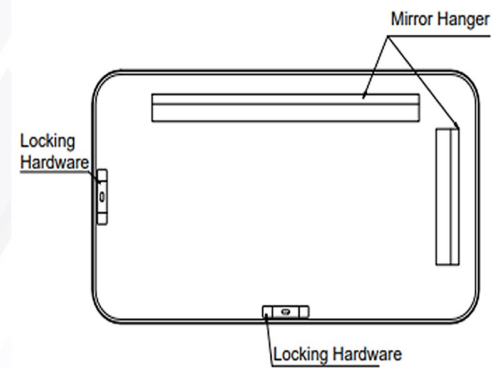

RECTANGULAR RADIUS CORNER MIRRORS

Metal Frame Profile with rounded corners

Frame Material: Aluminum

Frame Thickness: Spec Below for 2 Options

Mirror: Copper Free Silver 3/16" Glass with Tape Back

Hanger: Cleat and Theft Resistant Locks, 2-Way Mounting for Vertical or Horizontal Hanging

Stock Dimension: 24" x 36"

Stock Finishes: Black (BK), Brushed Nickel (BN), Gold (GD), Champagne (CG), Rose Gold (RS), Polished Chrome (PC)

Customizable: Custom Sizes and Finishes Available Upon Request

BACK SET MIRROR

Mirrors are Available in the 6 Finishes Below: