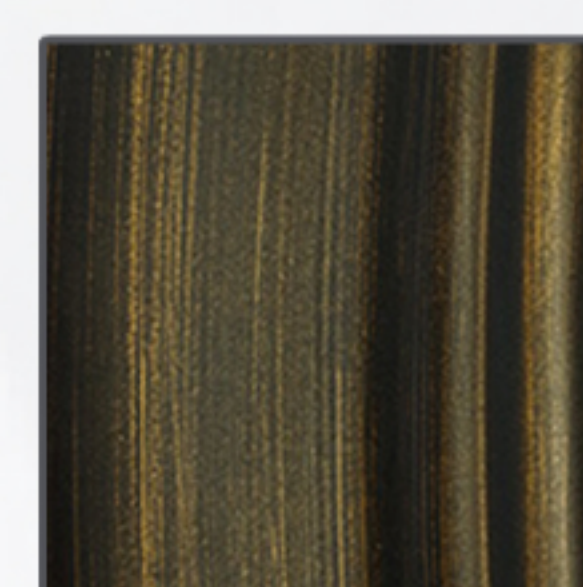

Overall Size: 21" x 30.625"
Mirror Size: 15.25" x 25"

Both framed oval styles are available in the below 5 finishes

ANTIQUE
BRASS

BRUSHED
NICKEL

MATTE
BLACK

MATTE
WHITE

OIL
RUBBED
BRONZE

FRAMED OVALS

CREATIVE™
IMAGES

Wyndemere

Introducing our beautiful Wyndemere Framed Oval Series available in 5 finishes: Antique Brass (AB), Matte Black (BK), Brushed Nickel (BN), Oil Rubbed Bronze (OR), & Matte White (WH). 1/8" thick Non-Bevel Aluminum mirror with cardboard backer and 3 D-rings for 2-way mounting. 2" ABS Injection plastic frame.