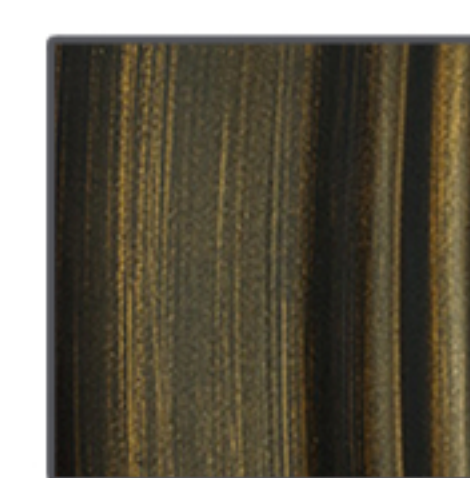

FRAMED OVALS

CREATIVE™
IMAGES

Wellington

Introducing our beautiful Wellington Framed Oval Series available in 5 finishes: Antique Brass (AB), Matte Black (BK), Brushed Nickel (BN), Oil Rubbed Bronze (OR), & Matte White (WH). 1/8" thick Non-Bevel Aluminum mirror with cardboard backer and 3 D-rings for 2-way mounting. 3" ABS Injection plastic frame.

ANTIQUE
BRASS

BRUSHED
NICKEL

MATTE
BLACK

MATTE
WHITE

OIL
RUBBED
BRONZE

| Model# | Overall Size | Mirror Size | Finish |
|---|----------------------------------|-----------------------------|--|
| FROVWEL2131AB FROVWEL2131BK FROVWEL2131BN FROVWEL2131OR FROVWEL2131WH | 21" X 30 5/8" X 1" A B | 15 1/4" X 25" C D | Antique Brass Matte Black Brushed Nickel Oil Rubbed Bronze Matte White |