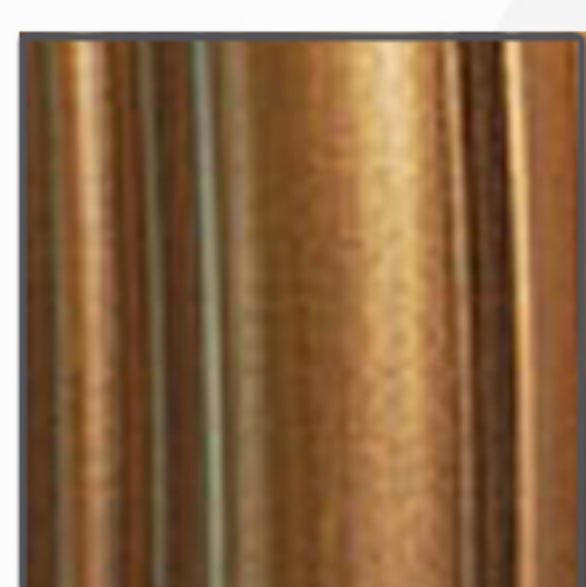

FRAMED OVALS

READY TO HANG

CREATIVE™
IMAGES

Wyndemere

Oval Framed Mirror
with 2" ABS Frame

Overall Size: 24.5" x 30.375"
Mirror Size: 20.5" x 26.5"

Wellington

Oval Framed Mirror
with 3" ABS Frame

Overall Size: 21" x 30.625"
Mirror Size: 15.25" x 25"

Both framed oval styles are available in the below 5 finishes

ANTIQUE
BRASS

BRUSHED
NICKEL

MATTE
BLACK

MATTE
WHITE

OIL
RUBBED
BRONZE

FRAMED OVALS

CREATIVE™
IMAGES

Wyndemere

Introducing our beautiful Wyndemere Framed Oval Series available in 5 finishes: Antique Brass (AB), Matte Black (BK), Brushed Nickel (BN), Oil Rubbed Bronze (OR), & Matte White (WH). 1/8" thick Non-Bevel Aluminum mirror with cardboard backer and 3 D-rings for 2-way mounting. 2" ABS Injection plastic frame.

FRAMED OVALS

CREATIVE™
IMAGES

Wellington

Introducing our beautiful Wellington Framed Oval Series available in 5 finishes: Antique Brass (AB), Matte Black (BK), Brushed Nickel (BN), Oil Rubbed Bronze (OR), & Matte White (WH). 1/8" thick Non-Bevel Aluminum mirror with cardboard backer and 3 D-rings for 2-way mounting. 3" ABS Injection plastic frame.