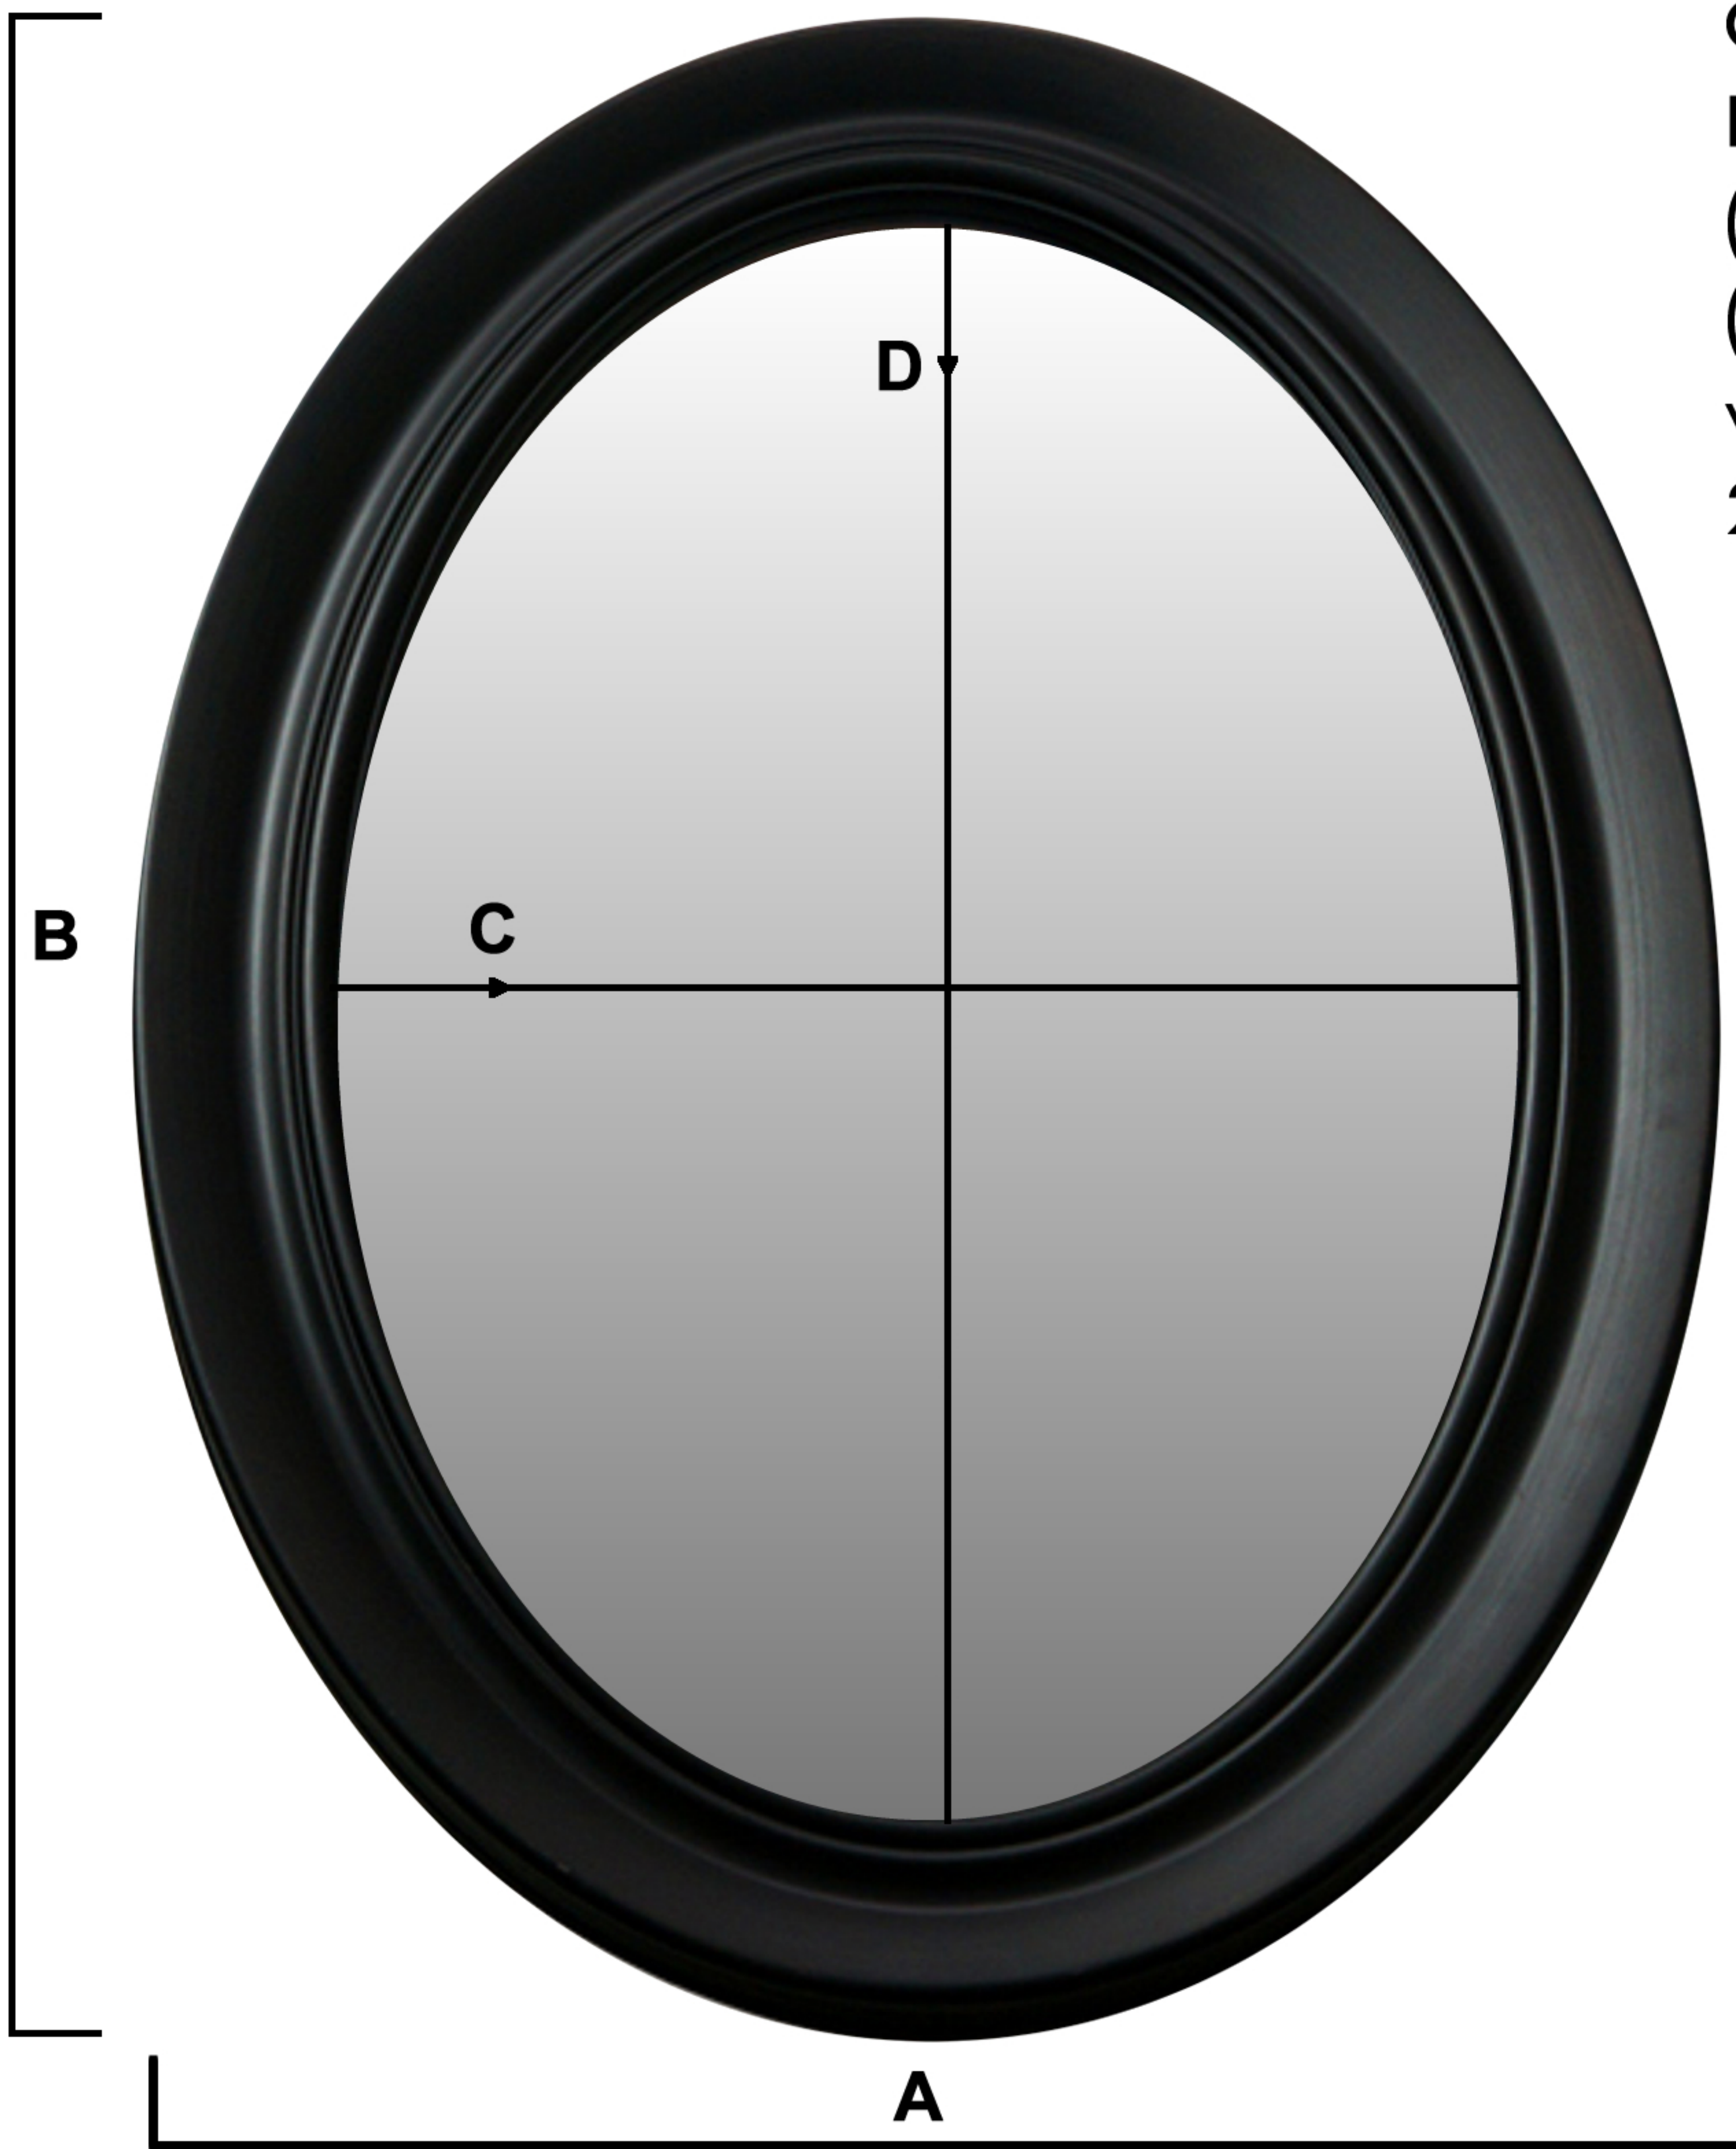

FRAMED OVALS

READY TO HANG

CREATIVE™
IMAGES

Wyndemere

Oval Framed Mirror
with 2" ABS Frame

Overall Size: 24.5" x 30.375"
Mirror Size: 20.5" x 26.5"

Wellington

Oval Framed Mirror
with 3" ABS Frame

Overall Size: 21" x 30.625"
Mirror Size: 15.25" x 25"

Both framed oval styles are available in the below 5 finishes

ANTIQUE
BRASS

BRUSHED
NICKEL

MATTE
BLACK

MATTE
WHITE

OIL
RUBBED
BRONZE

FRAMED OVALS

ANTIQUÉ
BRASS

BRUSHED
NICKEL

MATTE
BLACK

MATTE
WHITE

OIL
RUBBED
BRONZE

| Model# | Overall Size | Mirror Size | Finish |
|---|-------------------------------|--------------------------|--|
| FROVWYN2430AB FROVWYN2430BK FROVWYN2430BN FROVWYN2430OR FROVWYN2430WH | 24 1/2" X 30 3/8" X 1" A B | 20 1/2" X 26 1/2" C D | Antique Brass Matte Black Brushed Nickel Oil Rubbed Bronze Matte White |

FRAMED OVALS

CREATIVE™
IMAGES

Wellington

Introducing our beautiful Wellington Framed Oval Series available in 5 finishes: Antique Brass (AB), Matte Black (BK), Brushed Nickel (BN), Oil Rubbed Bronze (OR), & Matte White (WH). 1/8" thick Non-Bevel Aluminum mirror with cardboard backer and 3 D-rings for 2-way mounting. 3" ABS Injection plastic frame.