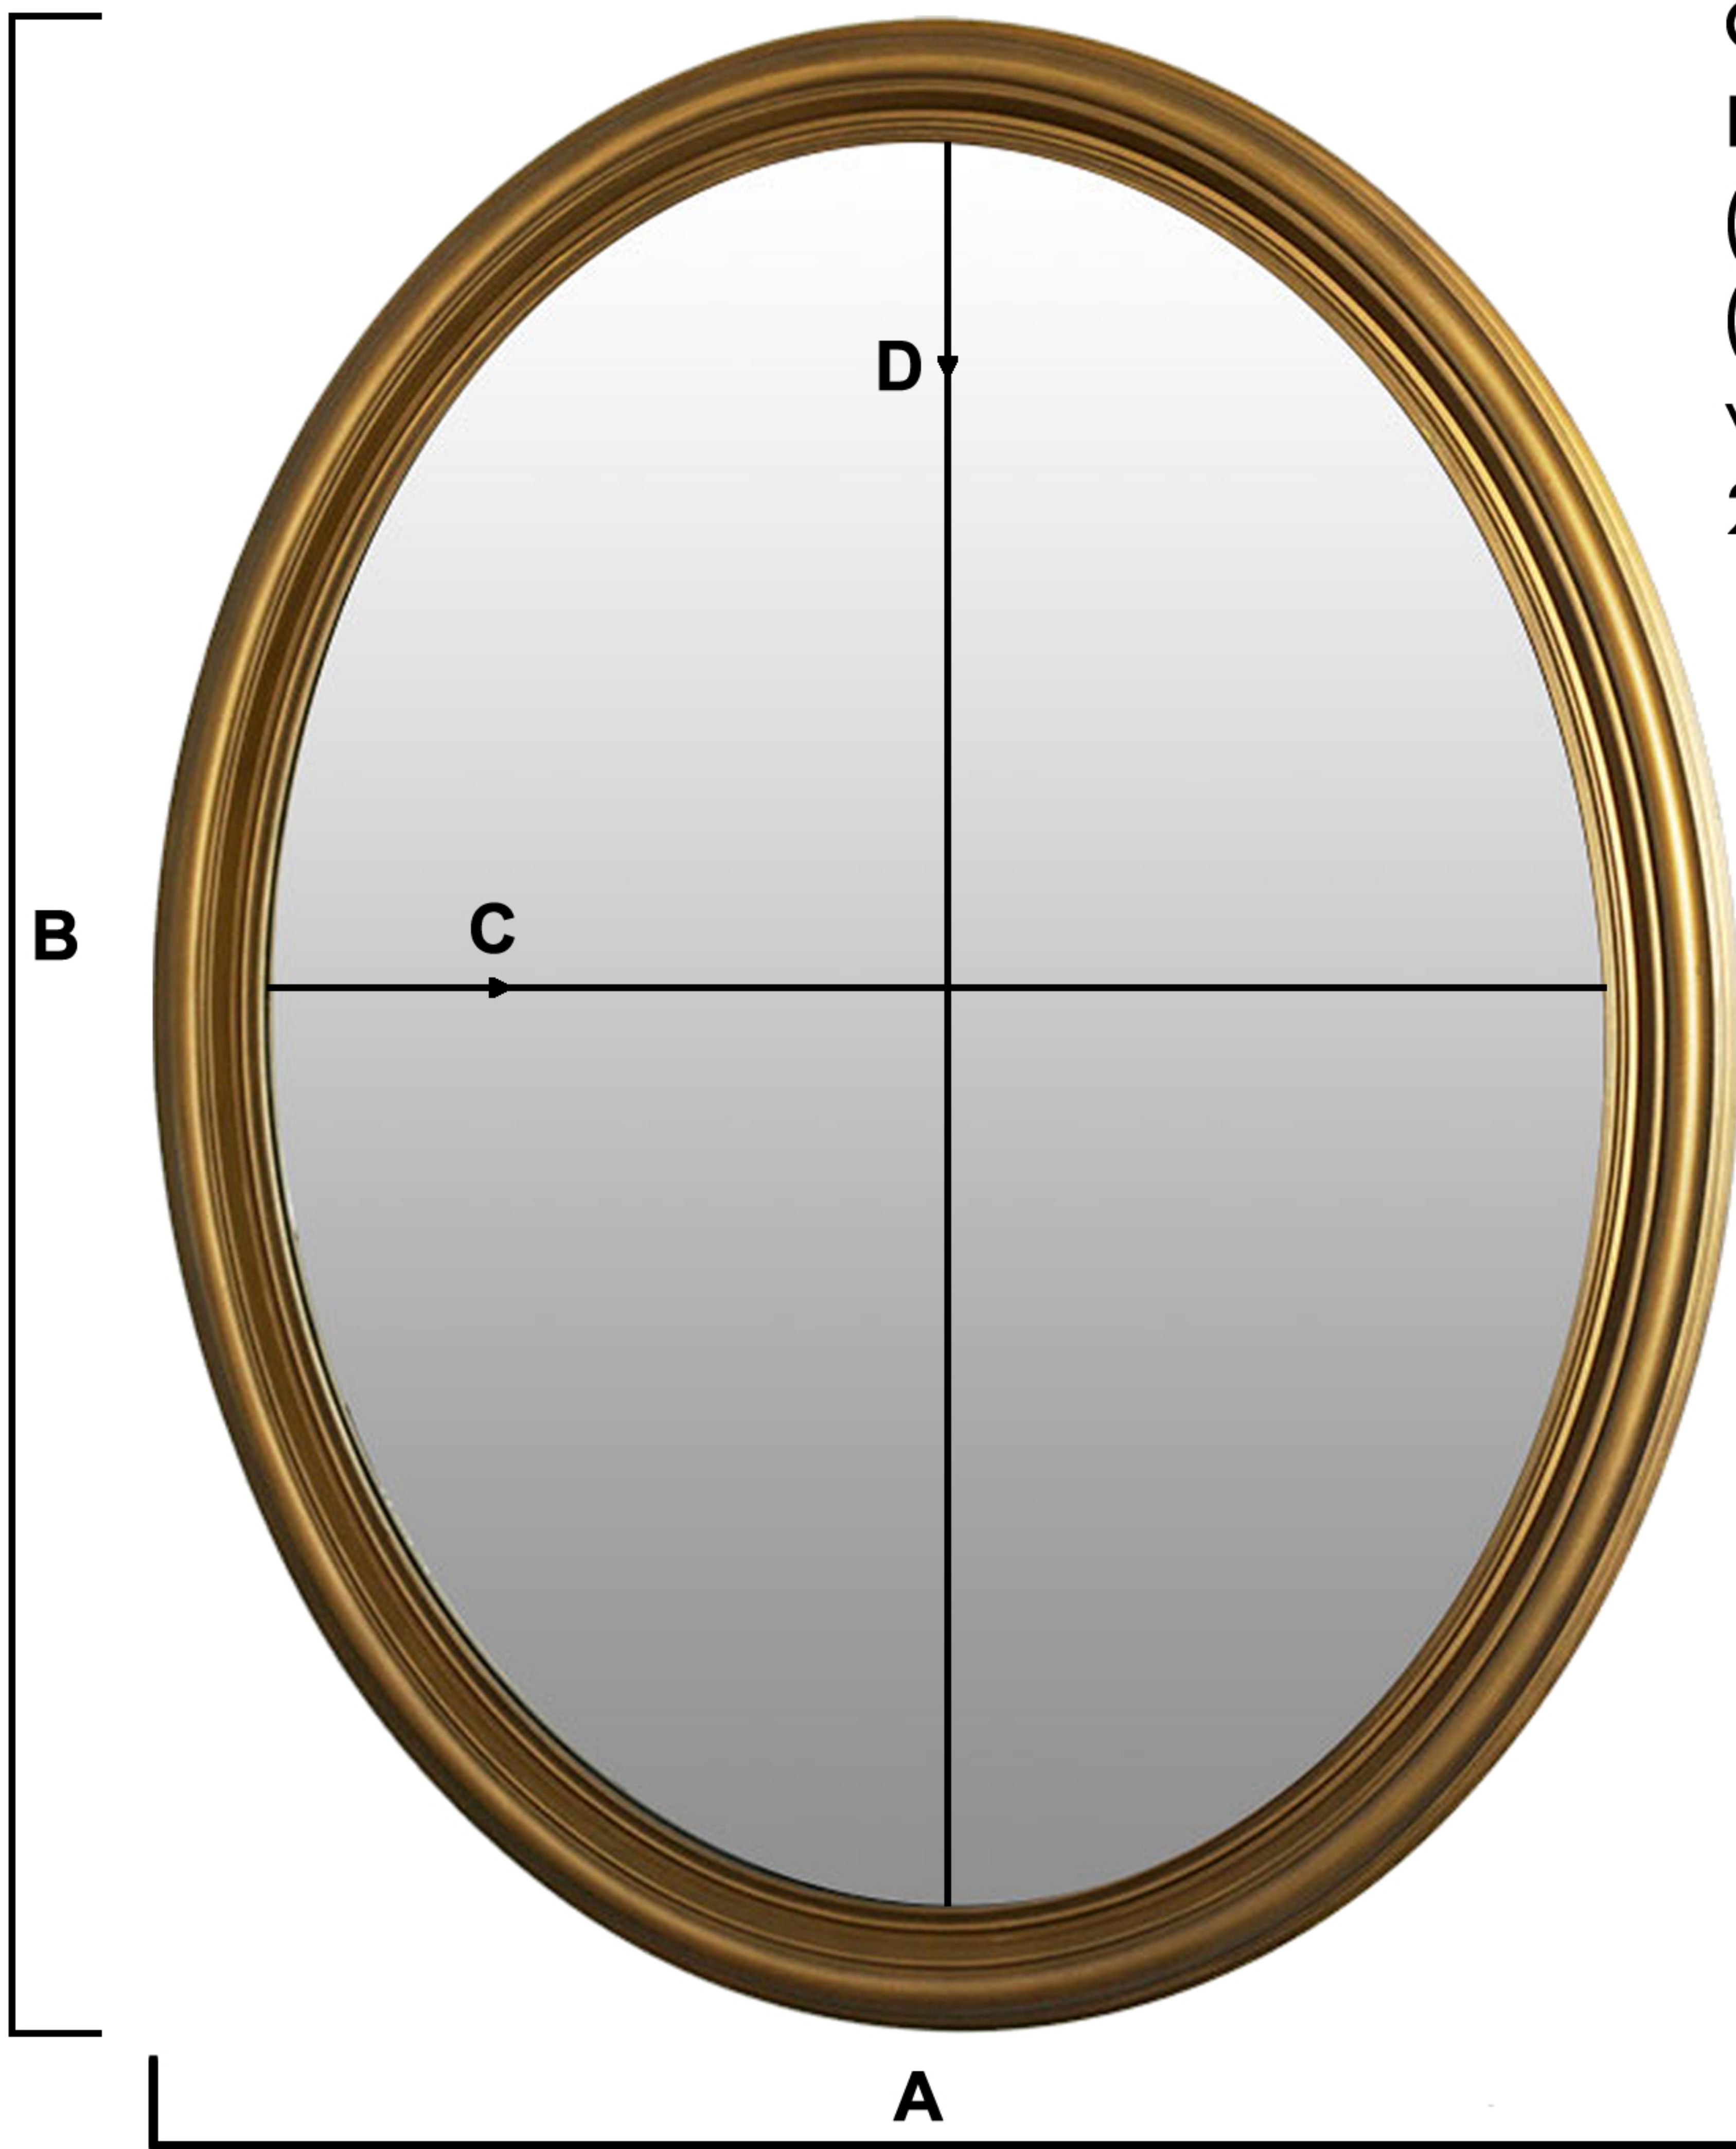

FRAMED OVALS

READY TO HANG

CREATIVE™
IMAGES

Wyndemere

Oval Framed Mirror
with 2" ABS Frame

Overall Size: 24.5" x 30.375"
Mirror Size: 20.5" x 26.5"

Wellington

Oval Framed Mirror
with 3" ABS Frame

Overall Size: 21" x 30.625"
Mirror Size: 15.25" x 25"

Both framed oval styles are available in the below 5 finishes

ANTIQUE
BRASS

BRUSHED
NICKEL

MATTE
BLACK

MATTE
WHITE

OIL
RUBBED
BRONZE

FRAMED OVALS

CREATIVE™
IMAGES

Wyndemere

Introducing our beautiful Wyndemere Framed Oval Series available in 5 finishes: Antique Brass (AB), Matte Black (BK), Brushed Nickel (BN), Oil Rubbed Bronze (OR), & Matte White (WH). 1/8" thick Non-Bevel Aluminum mirror with cardboard backer and 3 D-rings for 2-way mounting. 2" ABS Injection plastic frame.

ANTIQUÉ
BRASS

BRUSHED
NICKEL

MATTE
BLACK

MATTE
WHITE

OIL
RUBBED
BRONZE

| Model# | Overall Size | Mirror Size | Finish |
|---|-------------------------------|--------------------------|--|
| FROVWYN2430AB FROVWYN2430BK FROVWYN2430BN FROVWYN2430OR FROVWYN2430WH | 24 1/2" X 30 3/8" X 1" A B | 20 1/2" X 26 1/2" C D | Antique Brass Matte Black Brushed Nickel Oil Rubbed Bronze Matte White |