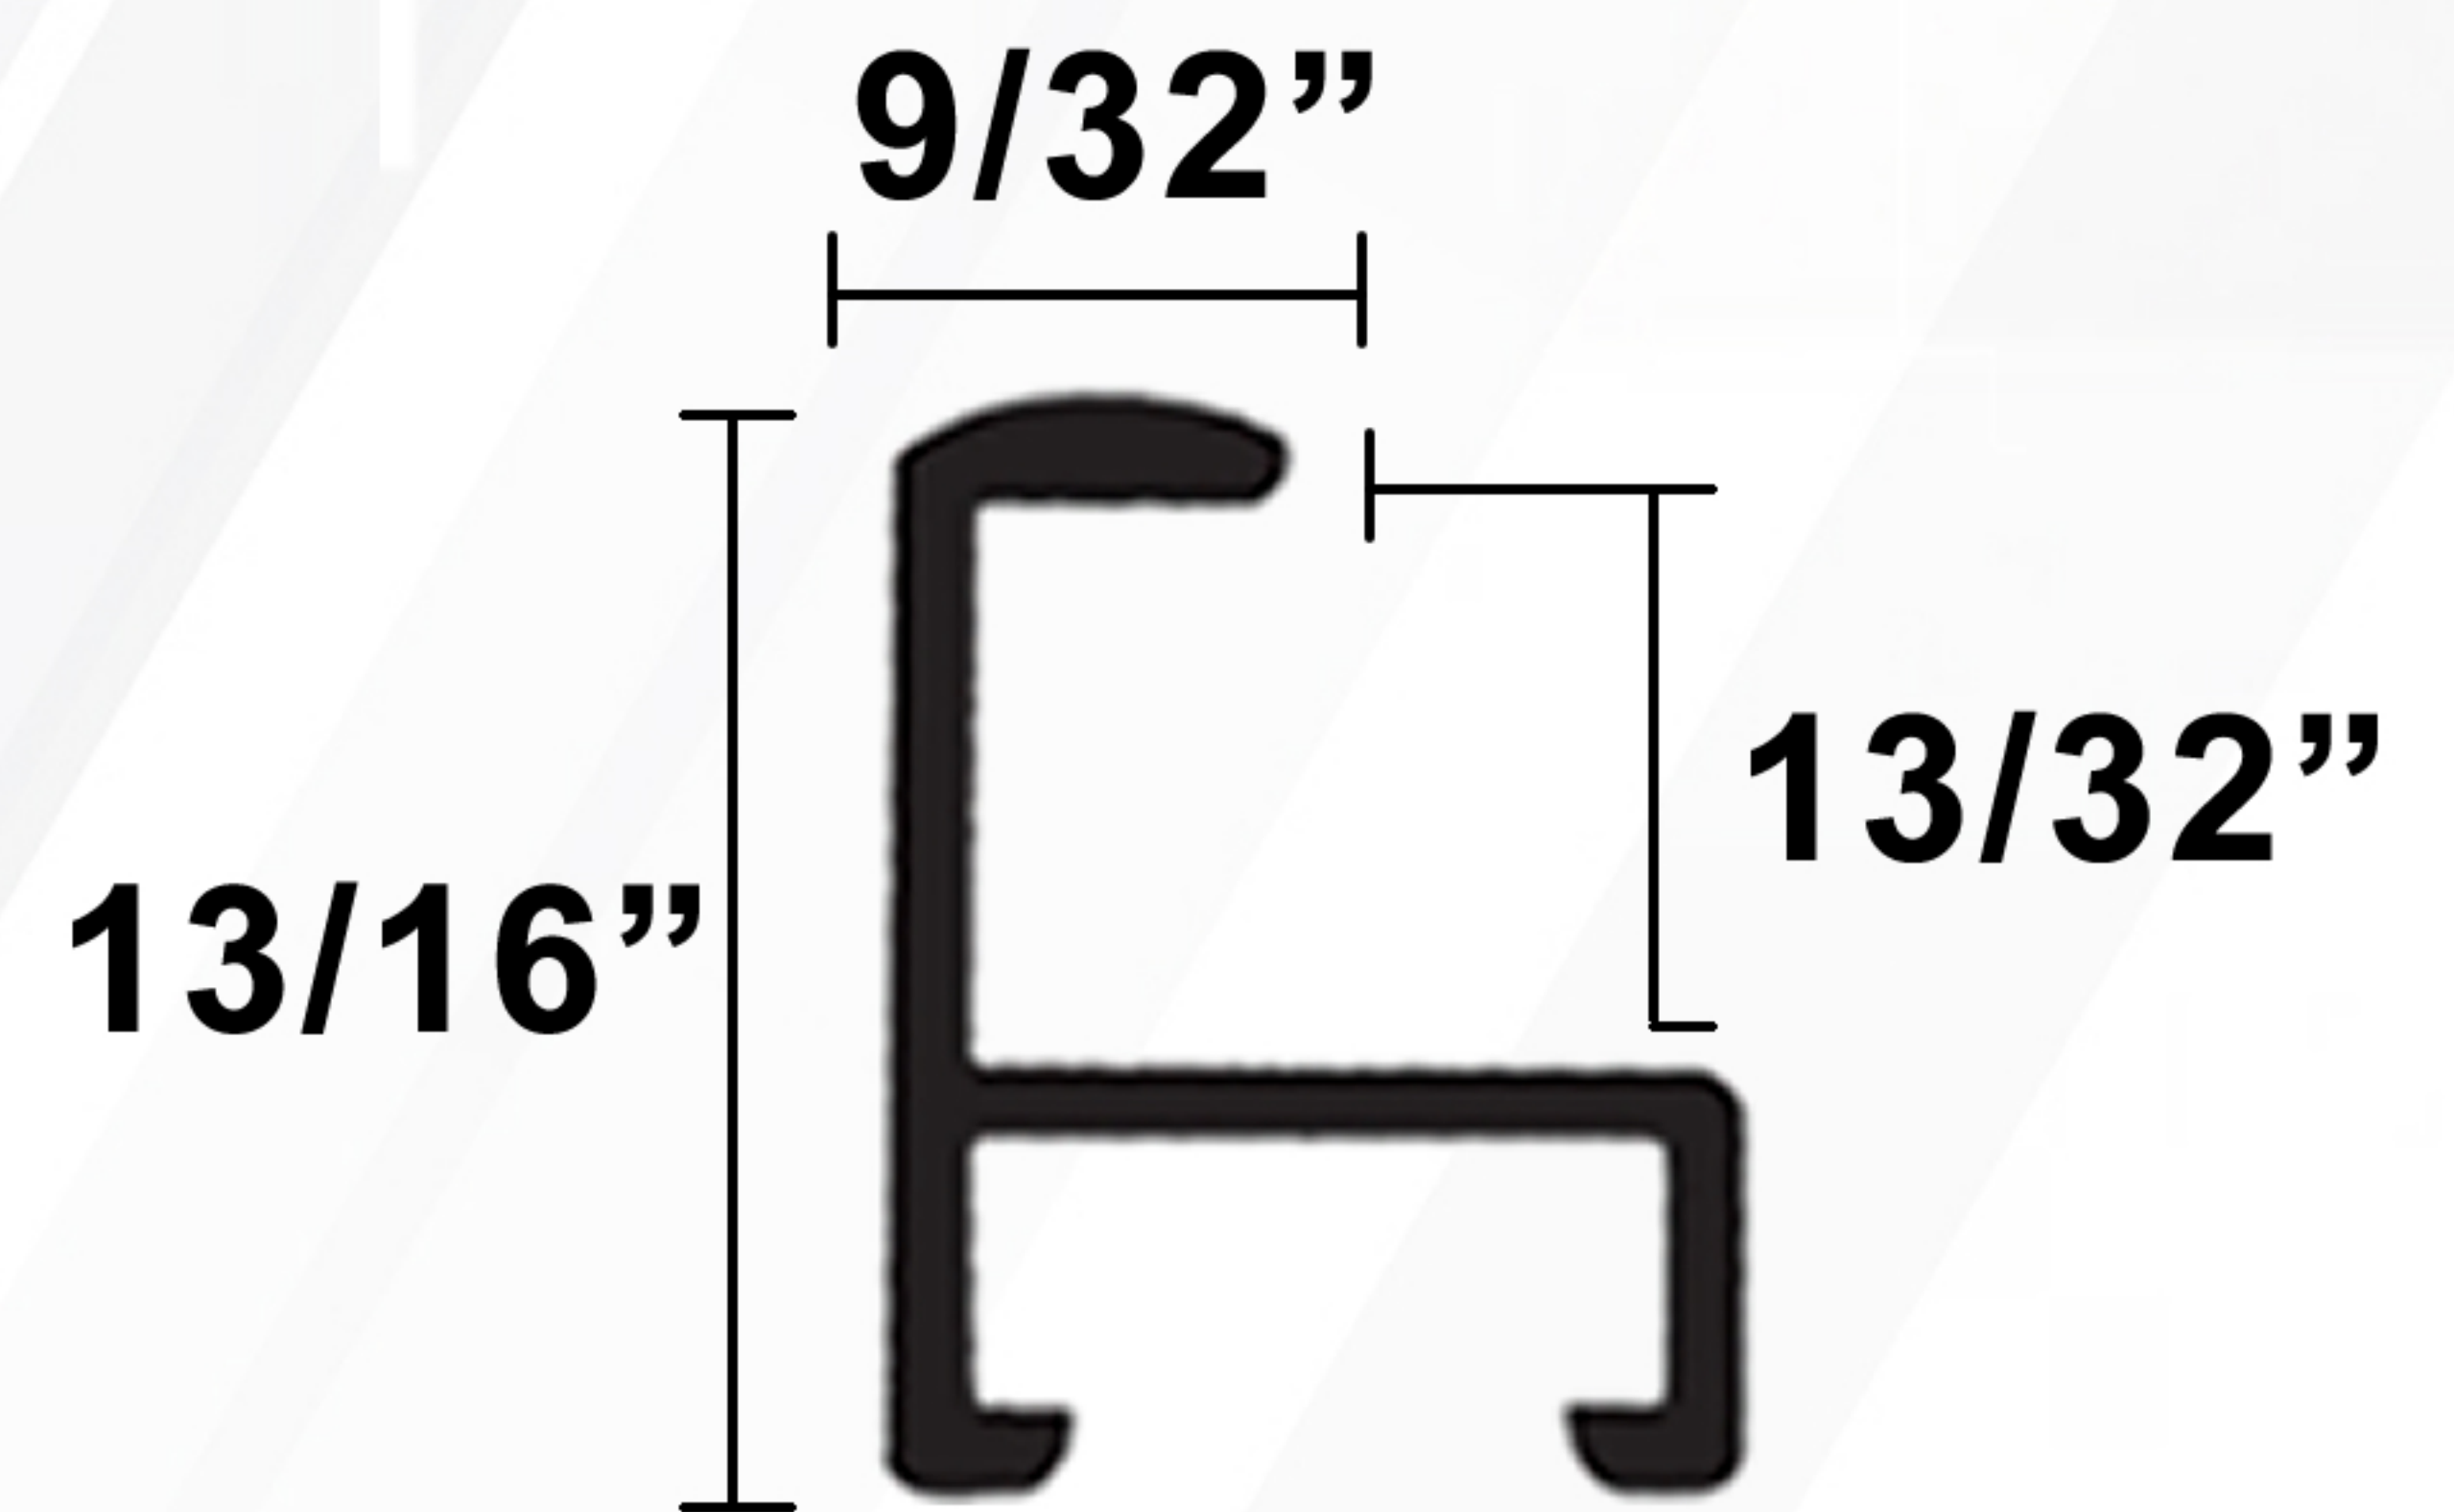

METAL FRAMES

Rectangular

CREATIVE™
IMAGES

MR5

MA5

Both framed metal styles are available in the below 4 finishes

Brushed Nickel (BN)

Frosted Black (FB)