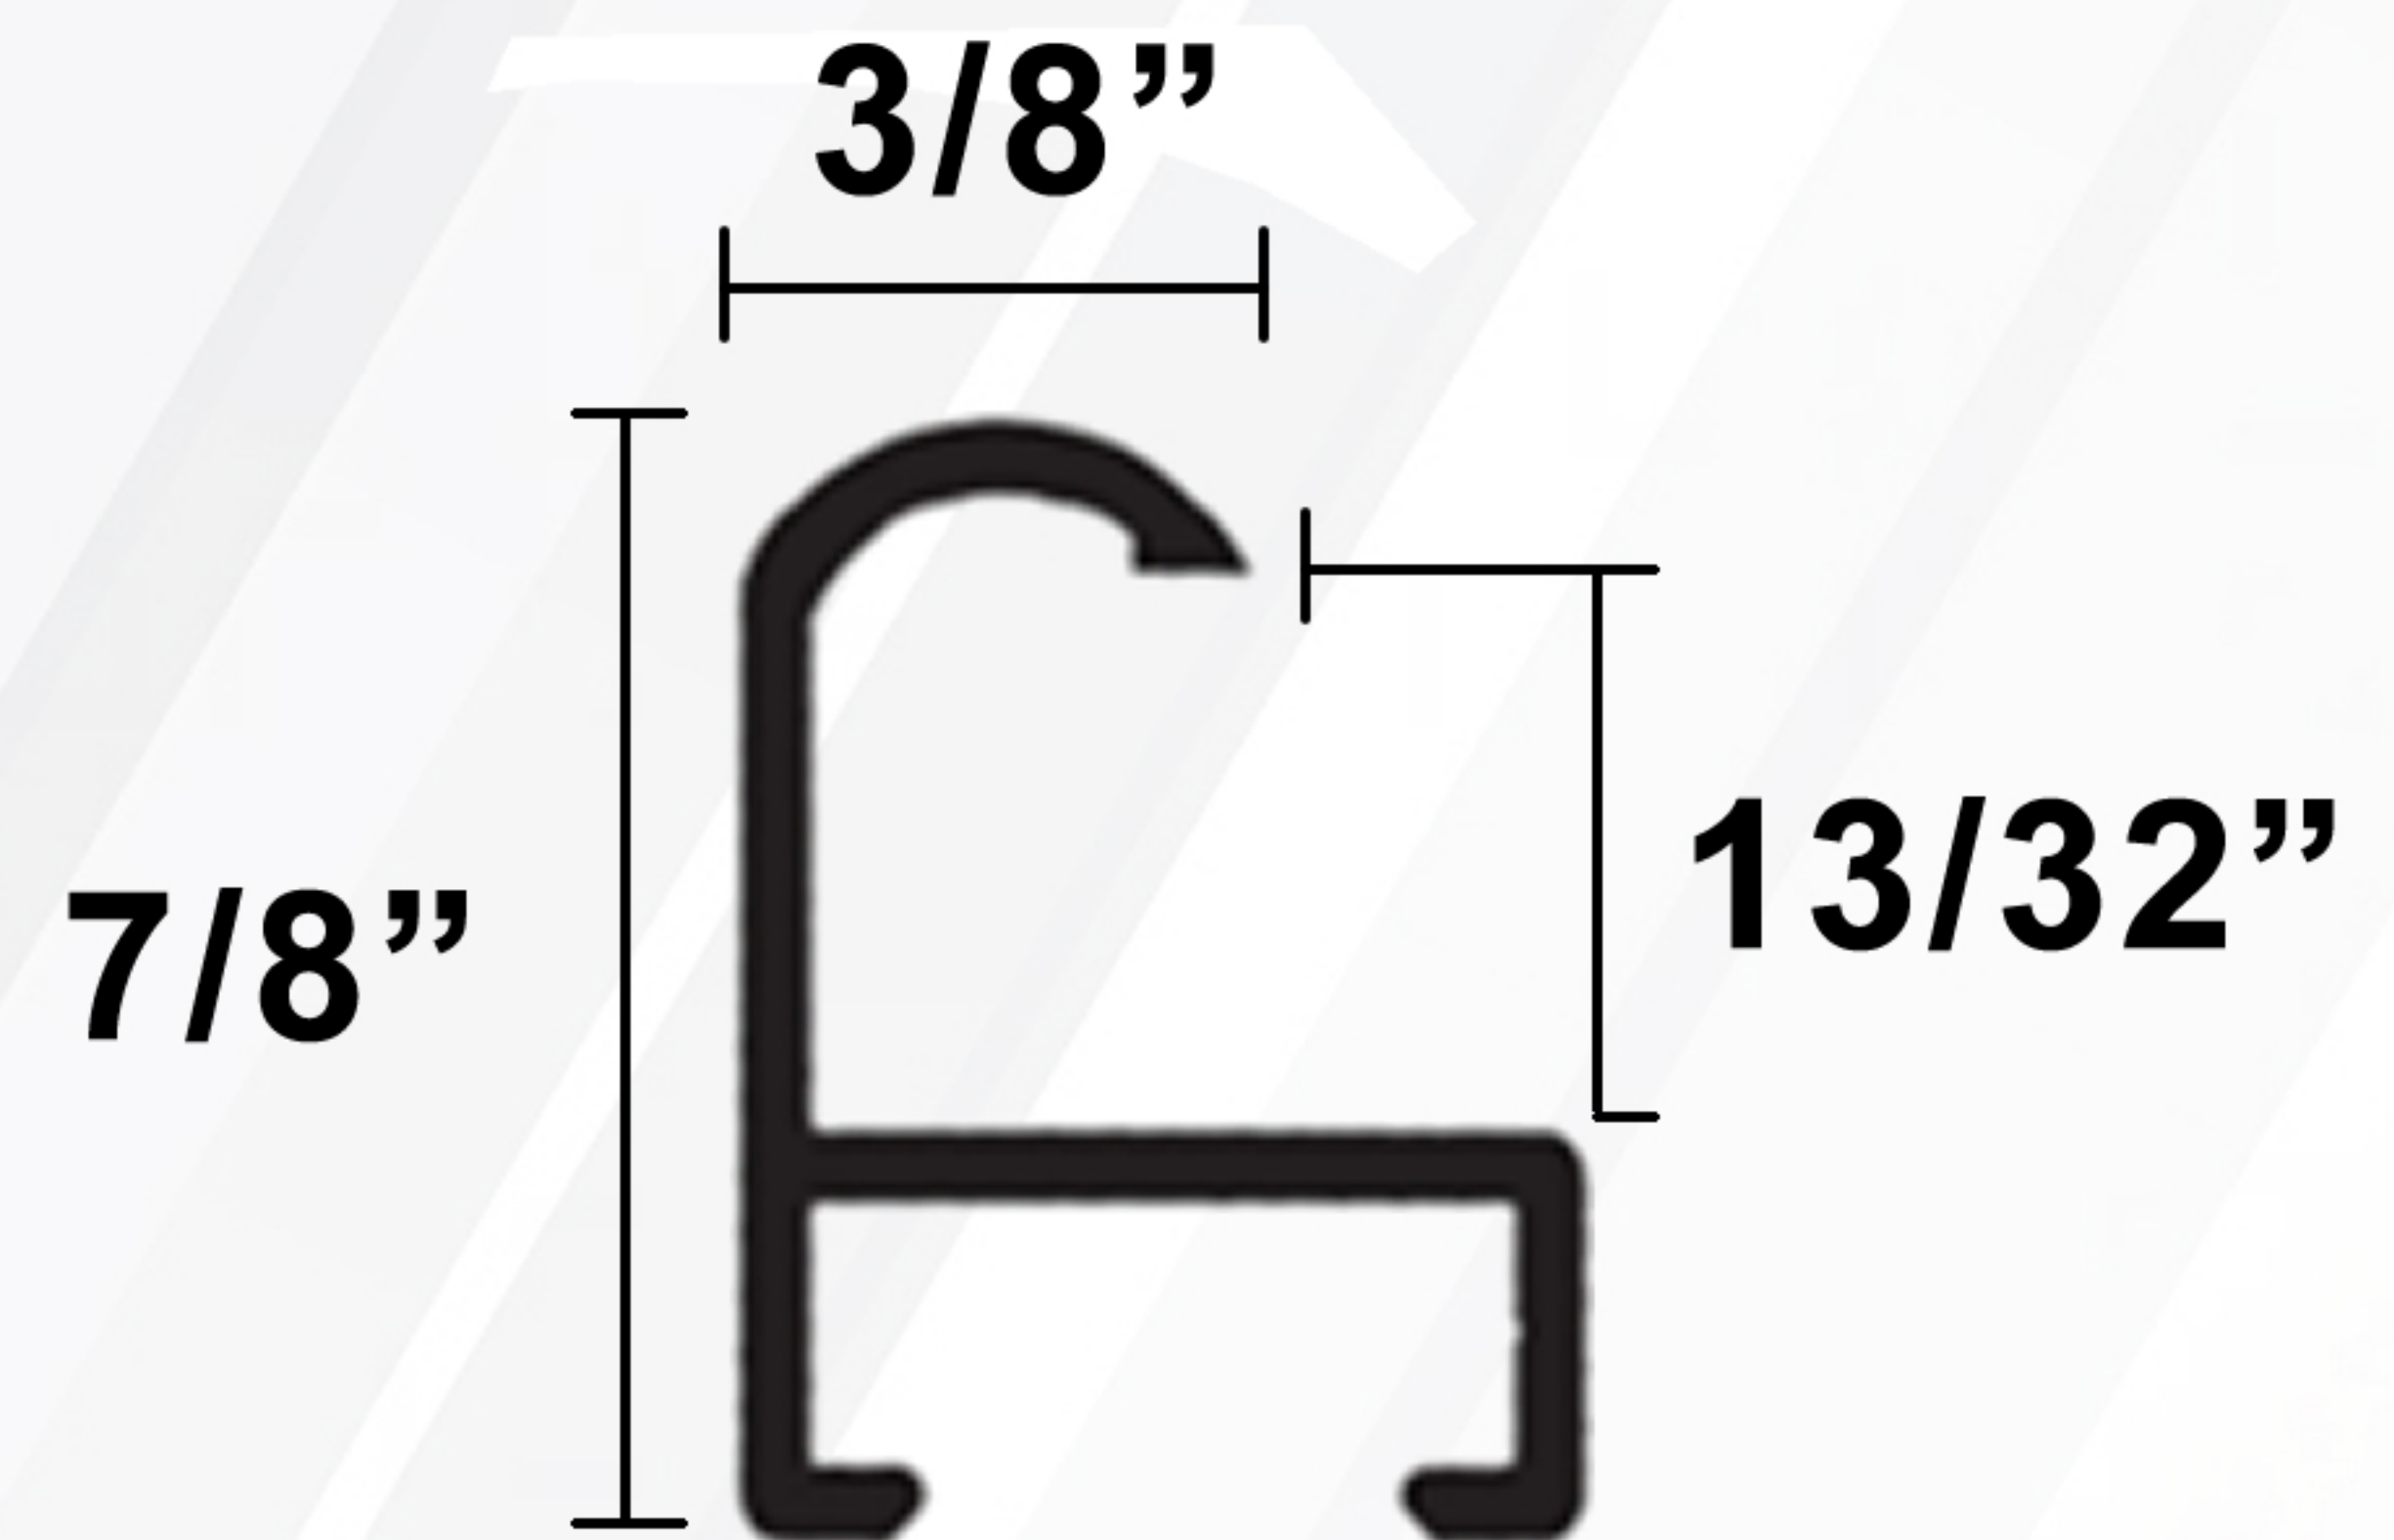

METAL FRAMES

Rectangular

CREATIVE™
IMAGES

MR5

MA5

Both framed metal styles are available in the below 4 finishes

Brushed Nickel (BN)

Frosted Black (FB)